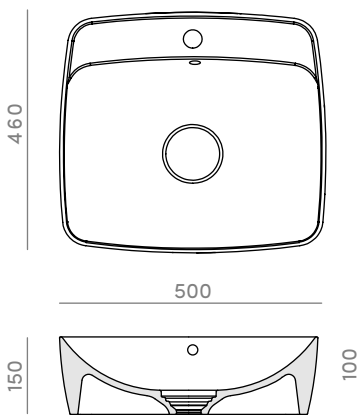

KĀBU COLLECTION_mod. 1005

TECHNICAL INFORMATION

DESCRIPTION

- Washbasin
- Faucet integration hole: NO
- Overflow: YES
- Sink plug
- Accesories fixing
- Measurements: 500x460x150mm

TECHNICAL DRAWING

REFERENCE KĀBU_1005

TECHNICAL SPECIFICATIONS

Measurements
500x460x150 mm

Material composition

This Corian® washbasin is a solid surface product consisting of acrylic-modified polyester resin and ATH filler. It is homogeneous through its thickness, hygienic, durable, repairable, renewable and has excellent sensorial qualities.