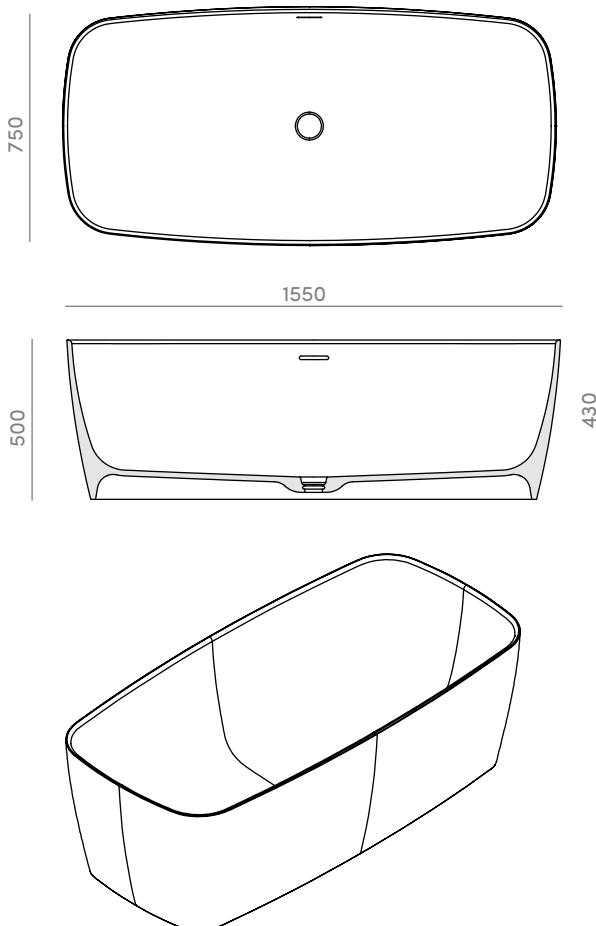

KĀBU COLLECTION_mod. 1011

TECHNICAL INFORMATION

DESCRIPTION

- Bath tub
- Faucet integration hole: NO
- Overflow: YES
- Sink plug
- Accessories fixing
- Exterior measurements: 1.550x750x500 mm

TECHNICAL DRAWING

REFERENCE KĀBU_1011

Measurements

1.550x750x500 mm

Material composition

This Corian® bathtub is a solid surface product consisting of acrylic-modified polyester resin and ATH filler. It is homogeneous through its thickness, hygienic, durable, repairable, renewable and has excellent sensorial qualities.