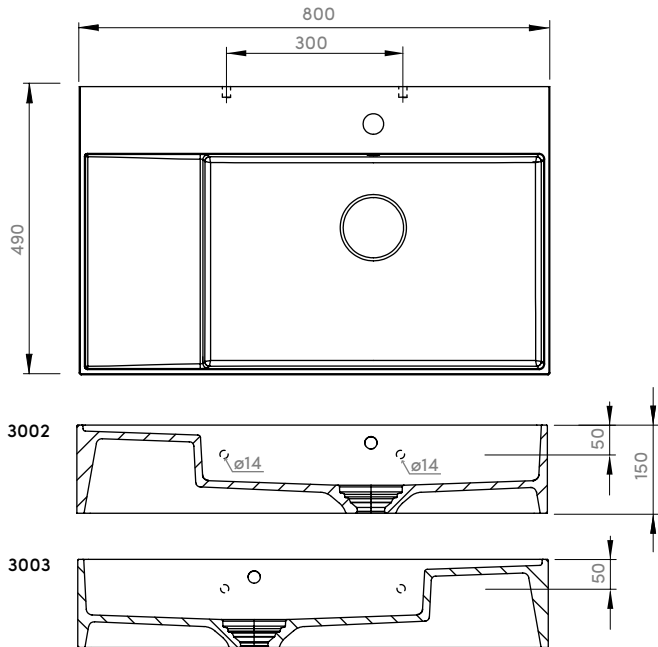

## KÖNÄ COLLECTION\_mod. 3002/3003

INSTALLATION INSTRUCCION

\* DIMENSIONS IN MM  
\* DRILLING JIG INCLUDED

\* MOUNTING KIT INCLUDED

**CORIAN®**  
DESIGN