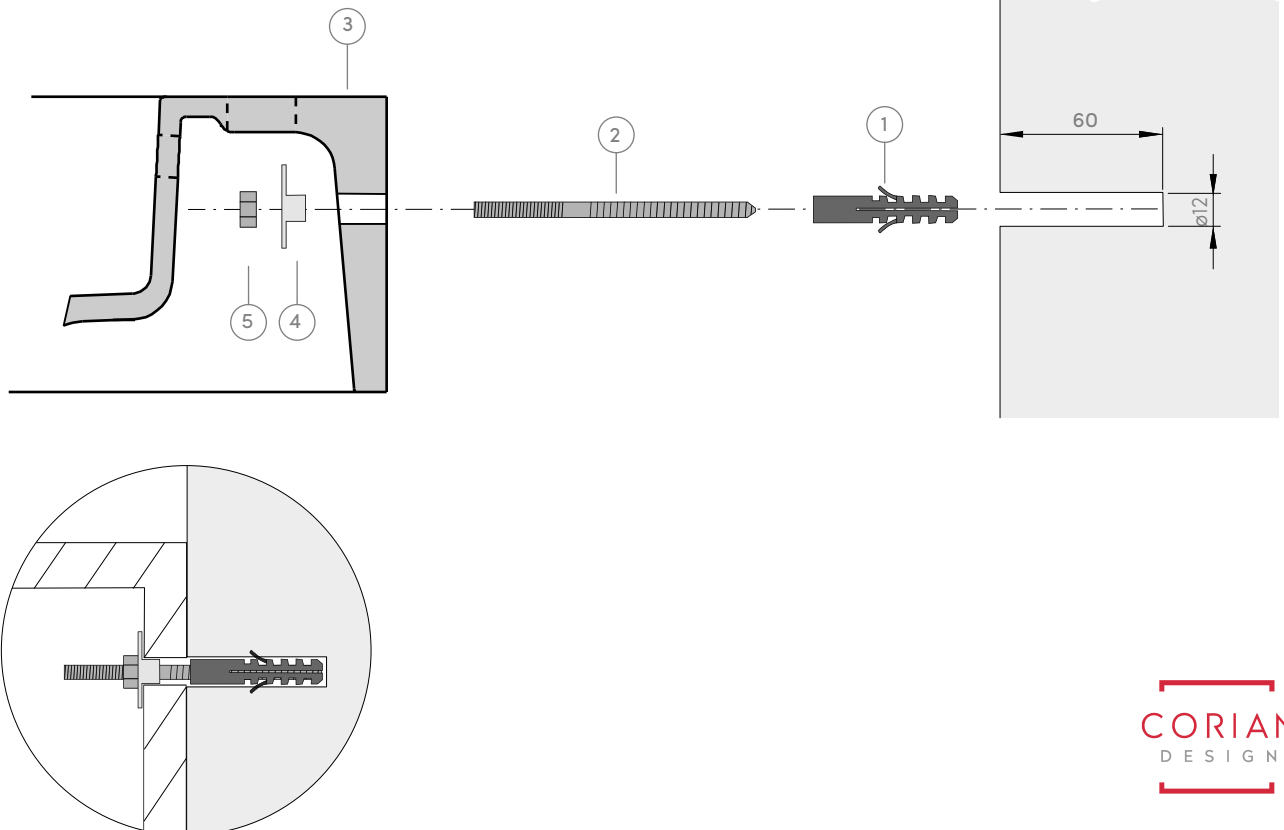

## KÖNÄ COLLECTION\_mod. 3002/3003

INSTALLATION INSTRUCCION

\* DIMENSIONS IN MM  
\* DRILLING JIG INCLUDED

\* MOUNTING KIT INCLUDED

**CORIAN®**  
DESIGN