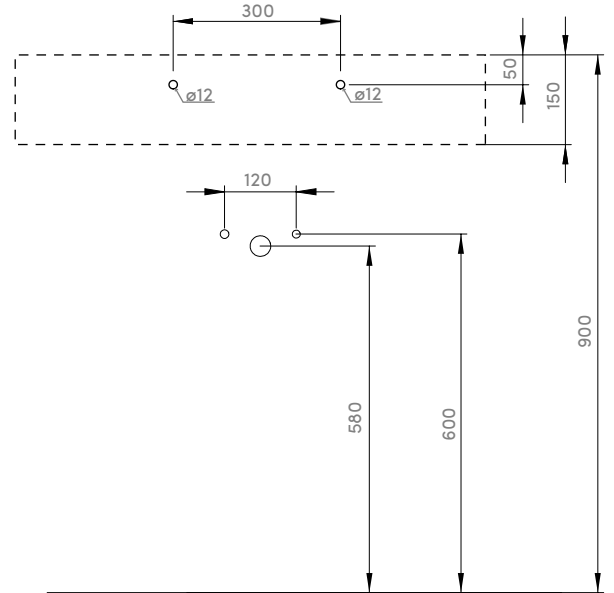

## KÖNÄ COLLECTION\_mod. 3002/3003

INSTALLATION INSTRUCCION

\* DIMENSIONS IN MM  
\* DRILLING JIG INCLUDED

\* MOUNTING KIT INCLUDED

**CORIAN®**  
DESIGN