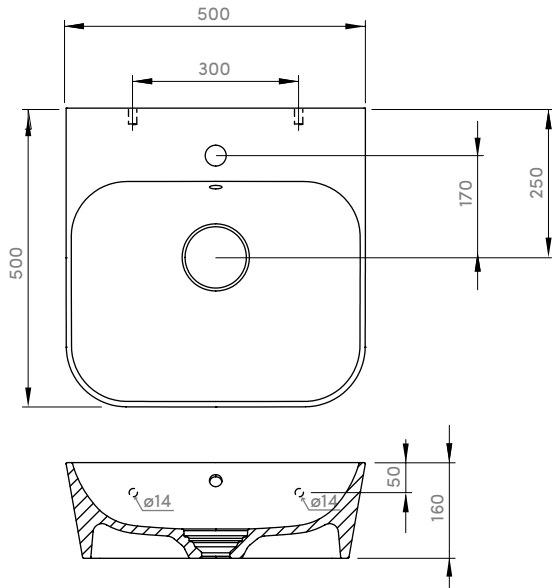

MIZU COLLECTION_mod. 2001

INSTALLATION INSTRUCCION

* DIMENSIONS IN MM
* DRILLING JIG INCLUDED

* MOUNTING KIT INCLUDED

CORIAN®
DESIGN