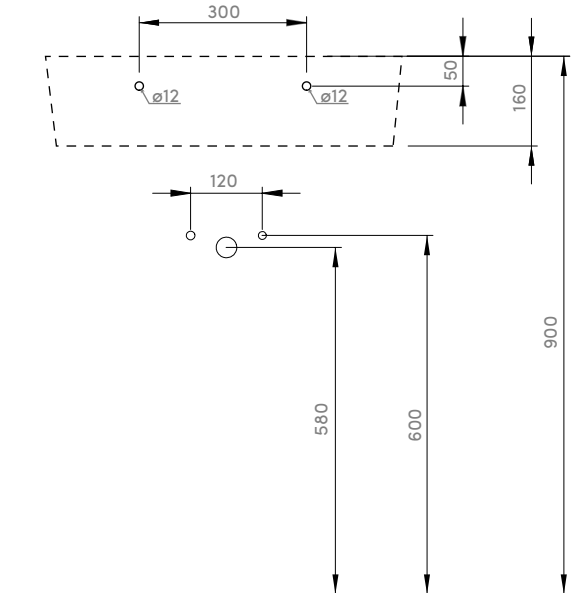

MIZU COLLECTION_mod. 2001

INSTALLATION INSTRUCCION

* DIMENSIONS IN MM
* DRILLING JIG INCLUDED

* MOUNTING KIT INCLUDED

CORIAN®
DESIGN