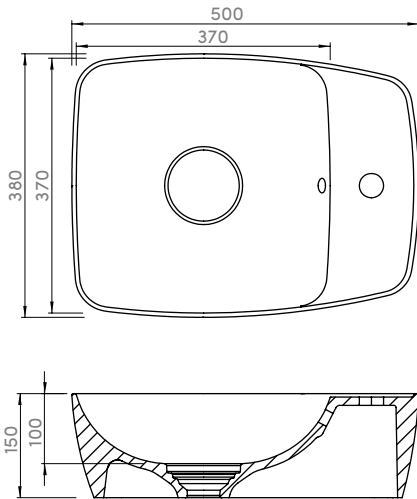

KĀBU COLLECTION_mod. 1004

INSTALLATION INSTRUCCIONS

* DIMENSIONS IN MM
* DRILLING JIG INCLUDED