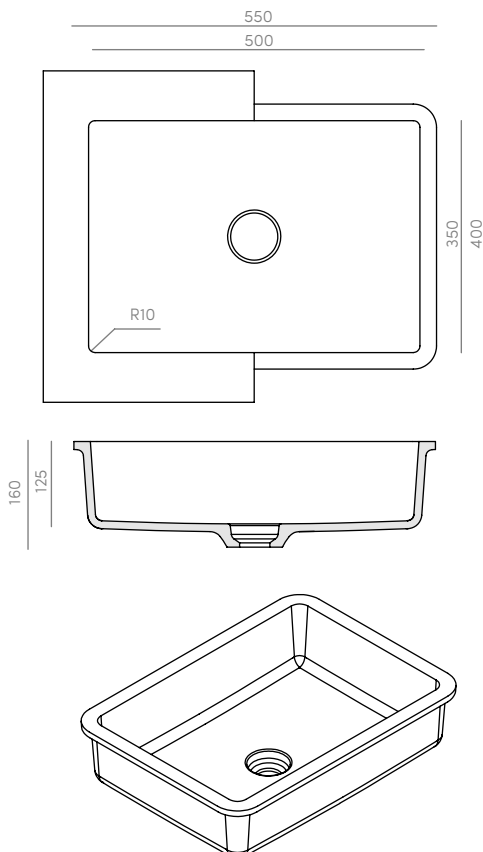

TOGO COLLECTION_mod. 1230

TECHNICAL INFORMATION

DESCRIPTION

- Washbasin
- Overflow: NO
- Sink plug
- Interior measurements:
500x350 mm
- Exterior measurements:
550x400 mm

TECHNICAL DRAWING

REFERENCE TOGO_1230

TECHNICAL SPECIFICATIONS

Measurements
500x350x125 mm

Material composition

This CORIAN® basin is a solid surface product consisting of acrylic-modified polyester resin and ATH filler. It is homogeneous through its thickness, hygienic, durable, repairable, renewable and has excellent sensorial qualities.