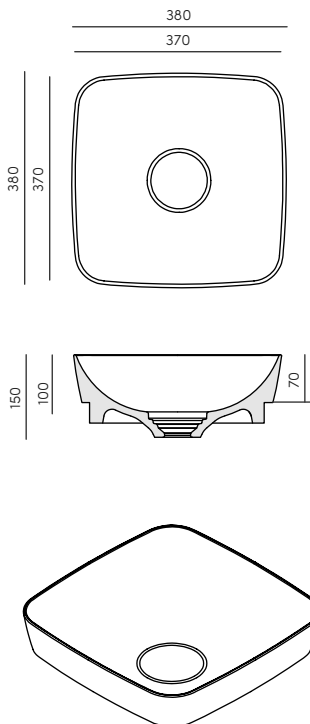

TECHNICAL DRAWING

REFERENCE KĀBU_1001 SE

TECHNICAL SPECIFICATIONS

Measurements
380x380x150 mm

Material composition

This Corian® washbasin is a solid surface product consisting of acrylic-modified polyester resin and ATH filler. It is homogeneous through its thickness, hygienic, durable, repairable, renewable and has excellent sensorial qualities.

Finishes

Moon White

Installation

Semi recessed

Accesories

Drain cover
Valve not included