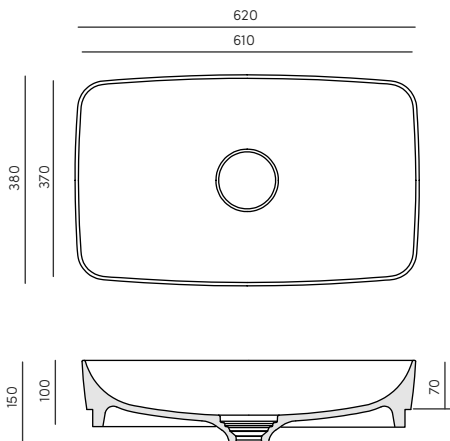

KĀBU COLLECTION_mod. 1003 SE

TECHNICAL INFORMATION

DESCRIPTION

- Washbasin
- Faucet integration hole: NO
- Overflow: NO
- Sink plug
- Accessories fixing
- Measurements: 620x380x150mm

TECHNICAL DRAWING

REFERENCE KĀBU_1003 SE

TECHNICAL SPECIFICATIONS

Measurements
620x380x150 mm

Material composition

This Corian® washbasin is a solid surface product consisting of acrylic-modified polyester resin and ATH filler. It is homogeneous through its thickness, hygienic, durable, repairable, renewable and has excellent sensorial qualities.