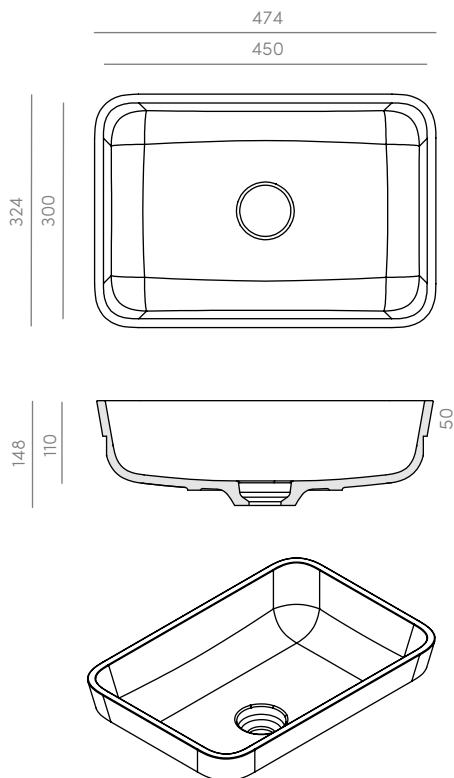

SHIRO COLLECTION_mod. 1302

TECHNICAL INFORMATION

DESCRIPTION

- Washbasin
- Overflow: NO
- Sink plug
- Interior measurements:
450x300x110 mm
- Exterior measurements:
474x324x148 mm

TECHNICAL DRAWING

REFERENCE SHIRO_1302

TECHNICAL SPECIFICATIONS

Measurements
450x300x110 mm

Material composition

This CORIAN® basin is a solid surface product consisting of acrylic-modified polyester resin and ATH filler. It is homogeneous through its thickness, hygienic, durable, repairable, renewable and has excellent sensorial qualities.