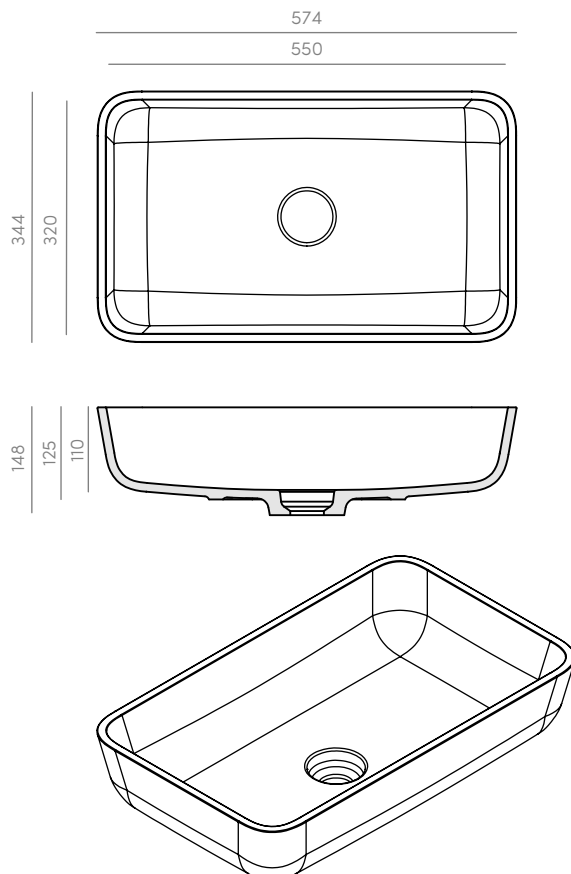

SHIRO COLLECTION_mod. 1311

TECHNICAL INFORMATION

DESCRIPTION

- Washbasin
- Overflow: NO
- Sink plug
- Interior measurements:
550x320x110 mm
- Exterior measurements:
574x344x148 mm

TECHNICAL DRAWING

REFERENCE SHIRO_1311

TECHNICAL SPECIFICATIONS

Measurements
550x320x110 mm

Material composition

This CORIAN® basin is a solid surface product consisting of acrylic-modified polyester resin and ATH filler. It is homogeneous through its thickness, hygienic, durable, repairable, renewable and has excellent sensorial qualities.