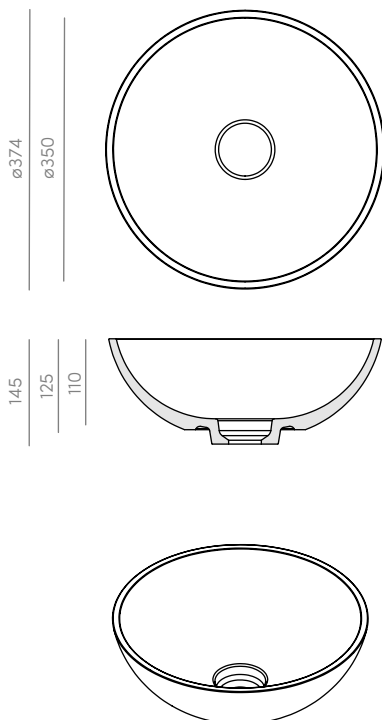

SHIRO COLLECTION_mod. 1331

TECHNICAL INFORMATION

DESCRIPTION

- Washbasin
- Overflow: NO
- Sink plug
- Interior measurements:
ø350x110 mm
- Exterior measurements:
ø374x145 mm

TECHNICAL DRAWING

REFERENCE SHIRO_1331

TECHNICAL SPECIFICATIONS

Measurements
ø350x110 mm

Material composition

This CORIAN® basin is a solid surface product consisting of acrylic-modified polyester resin and ATH filler. It is homogeneous through its thickness, hygienic, durable, repairable, renewable and has excellent sensorial qualities.