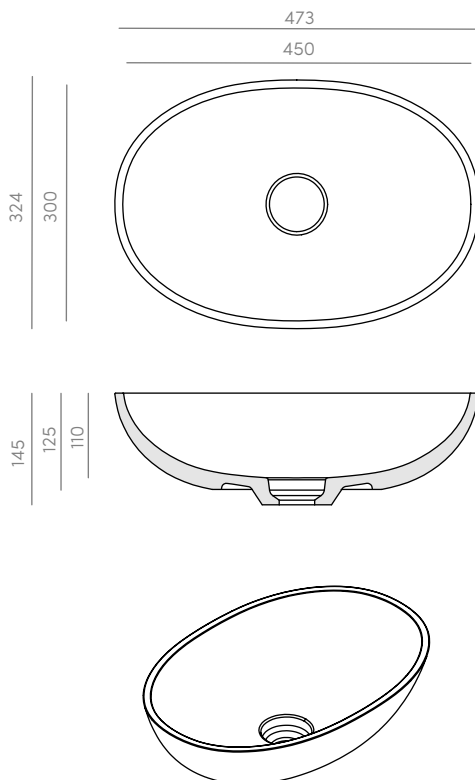

SHIRO COLLECTION_mod. 1341

TECHNICAL INFORMATION

DESCRIPTION

- Washbasin
- Overflow: NO
- Sink plug
- Interior measurements:
450x300x110 mm
- Exterior measurements:
473x323x145 mm

TECHNICAL DRAWING

REFERENCE SHIRO_1341

TECHNICAL SPECIFICATIONS

Measurements
450x300x110 mm

Material composition

This CORIAN® basin is a solid surface product consisting of acrylic-modified polyester resin and ATH filler. It is homogeneous through its thickness, hygienic, durable, repairable, renewable and has excellent sensorial qualities.