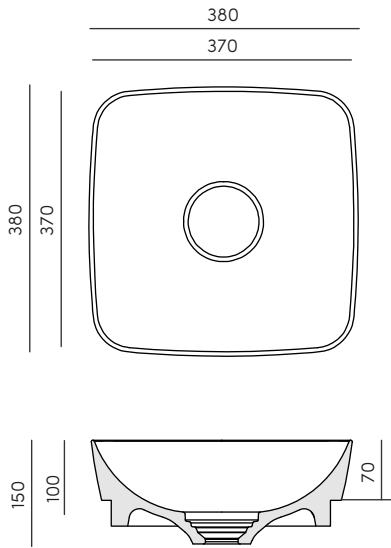

KĀBU COLLECTION_mod. 1001 SE

INSTALLATION INSTRUCTIONS

* DIMENSIONS IN MM