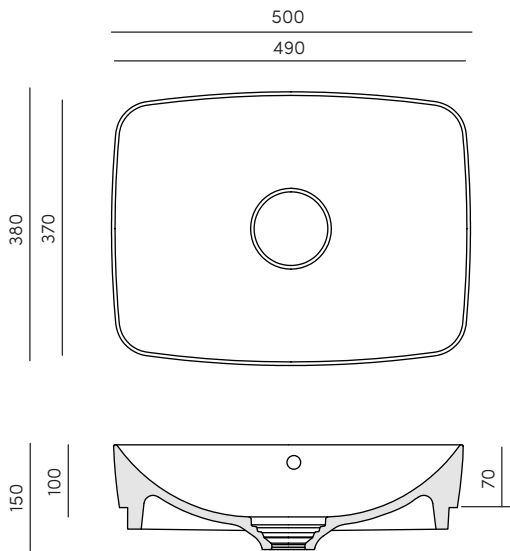

KĀBU COLLECTION_mod. 1002 SE

INSTALLATION INSTRUCTIONS

* DIMENSIONS IN MM