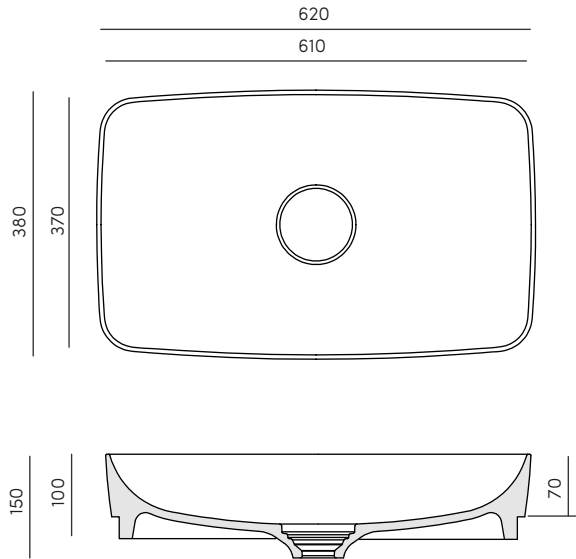

KĀBU COLLECTION_mod. 1003 SE

INSTALLATION INSTRUCTIONS

* DIMENSIONS IN MM