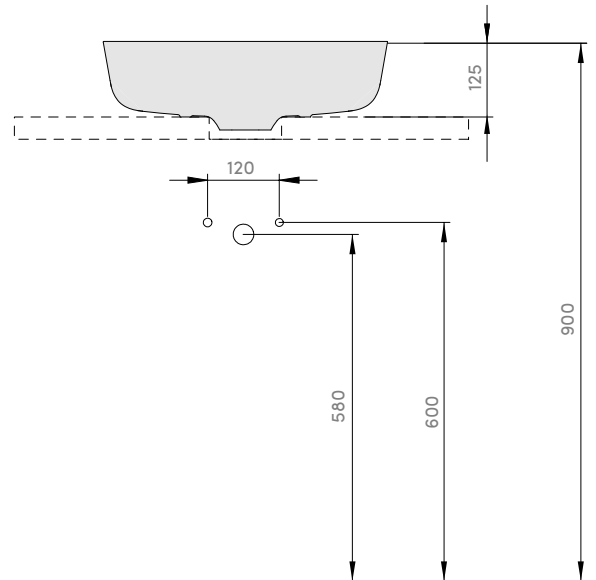

SHIRO COLLECTION_mod. 1301

INSTALLATION INSTRUCTIONS

* DIMENSIONS IN MM
* DRILLING JIG INCLUDED

CUT DRAWING