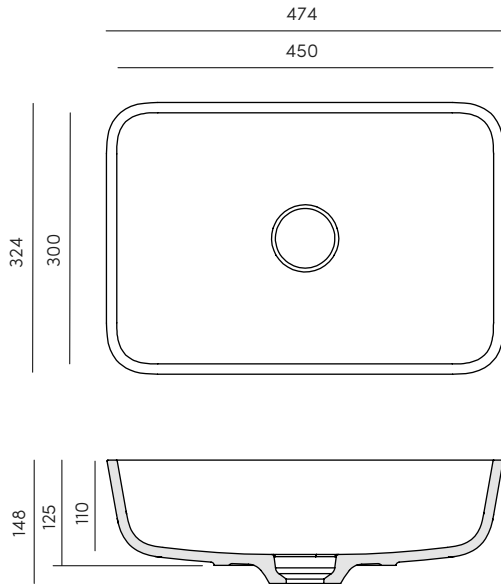

SHIRO COLLECTION_mod. 1301

INSTALLATION INSTRUCTIONS

* DIMENSIONS IN MM
* DRILLING JIG INCLUDED

CUT DRAWING