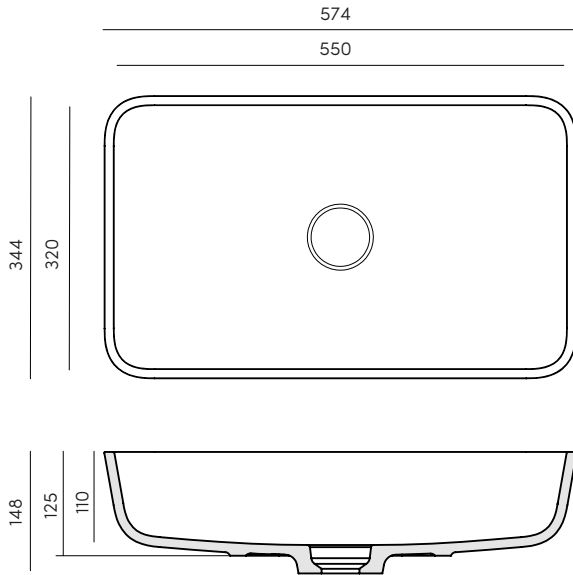

SHIRO COLLECTION_mod. 1311

INSTALLATION INSTRUCTIONS

* DIMENSIONS IN MM
* DRILLING JIG INCLUDED

CUT DRAWING