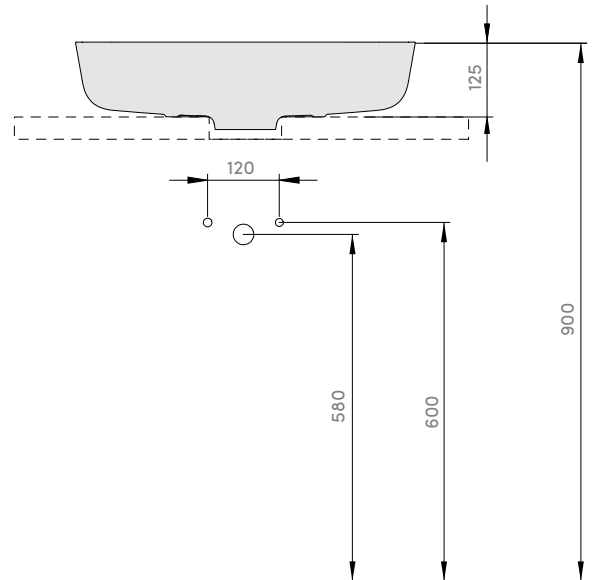

SHIRO COLLECTION_mod. 1311

INSTALLATION INSTRUCTIONS

* DIMENSIONS IN MM
* DRILLING JIG INCLUDED

CUT DRAWING