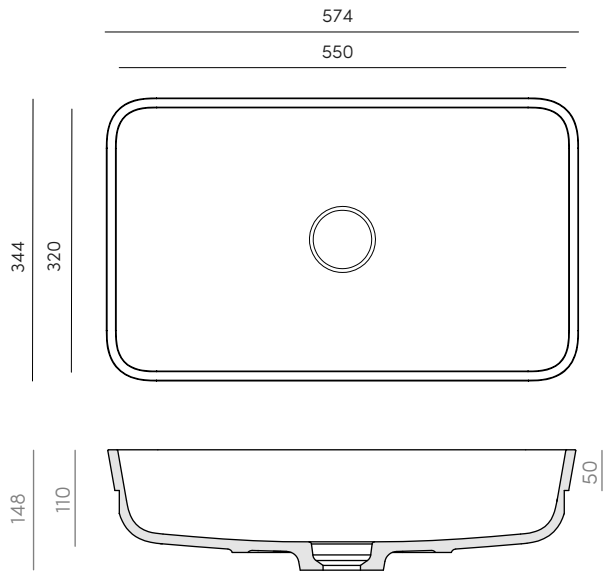

## SHIRO COLLECTION\_mod. 1312

## INSTALLATION INSTRUCTIONS

\* DIMENSIONS IN MM  
\* DRILLING JIG INCLUDED