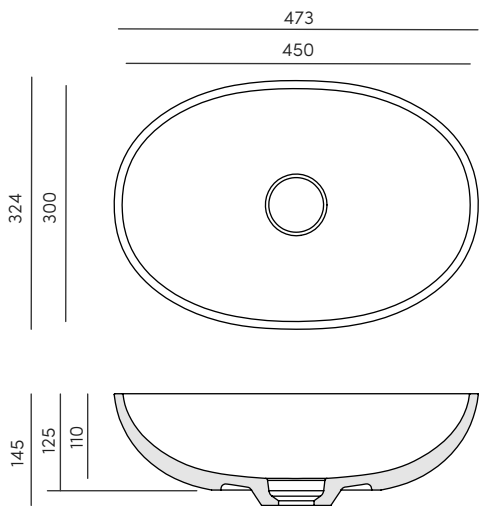

SHIRO COLLECTION_mod. 1341

INSTALLATION INSTRUCTIONS

* DIMENSIONS IN MM
* DRILLING JIG INCLUDED

CUT DRAWING