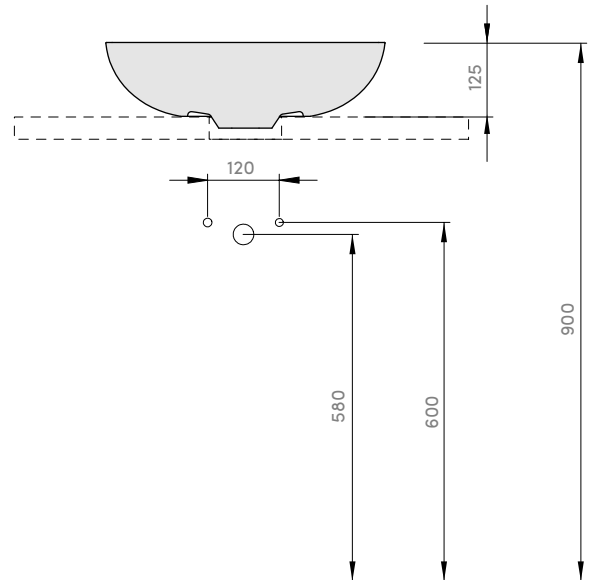

SHIRO COLLECTION_mod. 1341

INSTALLATION INSTRUCTIONS

* DIMENSIONS IN MM
* DRILLING JIG INCLUDED

CUT DRAWING