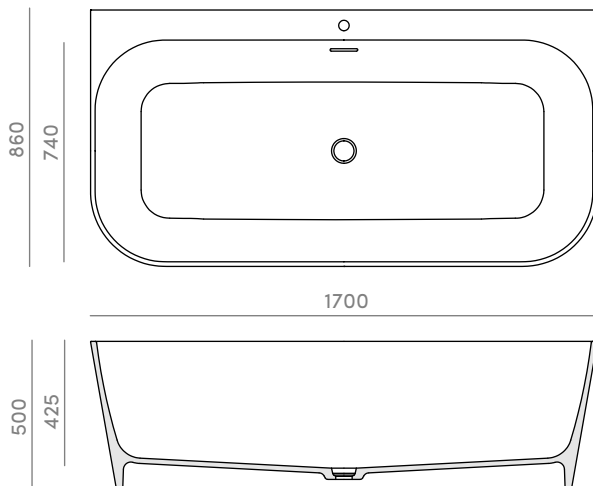

### DESCRIPTION

- Bathtub
- Faucet integration hole: YES
- Overflow: YES
- Sink plug
- Accessories fixing
- Measurements:  
1700x860x500 mm  
1660x735x425 mm

### TECHNICAL DRAWING

#### Measurements

1700x860x500 mm