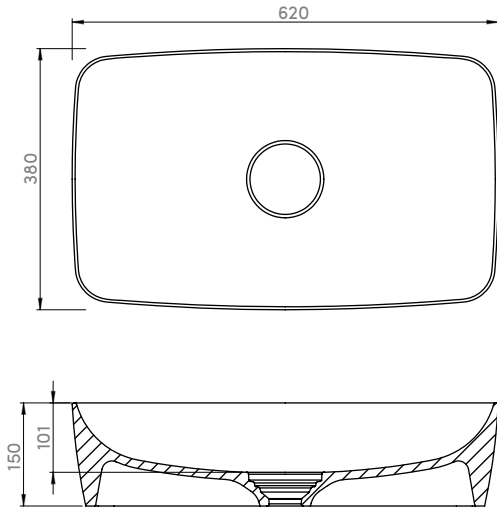

KĀBU COLLECTION_mod. 1003

INSTALLATION INSTRUCTIONS

* DIMENSIONS IN MM
* DRILLING JIG INCLUDED